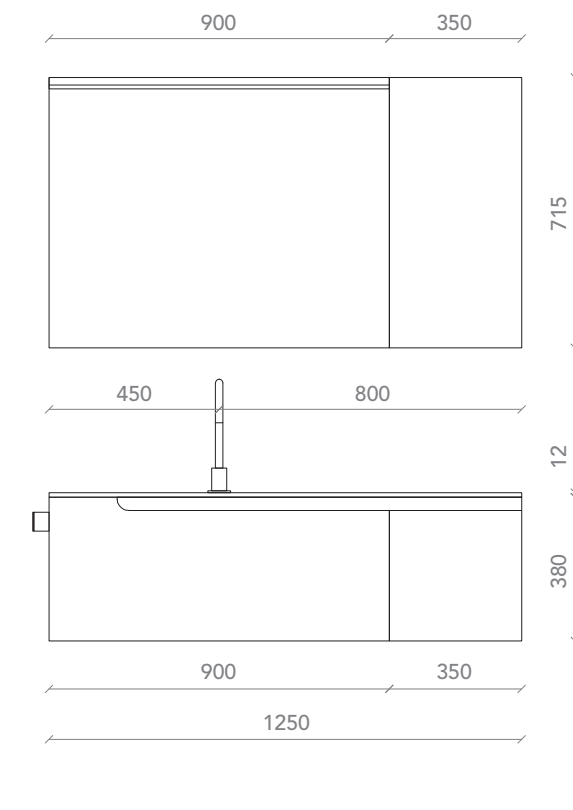

## NUCCI 44

## NUCCI 44

**Basi rosso mattone (NCS) opaco, fascia gola nero opaco. Apertura gola tratto. Top paint surface rosso mattone (NCS) opaco; P. 52,0 cm. Specchio profilo alluminio. Lampada led applique. Copri pileta di scarico click-clack colore rosso mattone (NCS). Pensile rosso mattone (NCS) opaco. Portasalviette nero opaco. Vasca da bagno in materiale acrilico opaco.**

Matt rosso mattone (NCS) units, matt black band. "Tratto" slot opening. Matt rosso mattone (NCS) top paint surface; D. 52.0 cm. Aluminum profile mirror. Chrome applique led lamp. Matt rosso mattone (NCS) click-clack drain cover. Matt rosso mattone (NCS) wall unit Matt acrylic bathtub. Matt black towel holder. Matt acrylic bathtub.