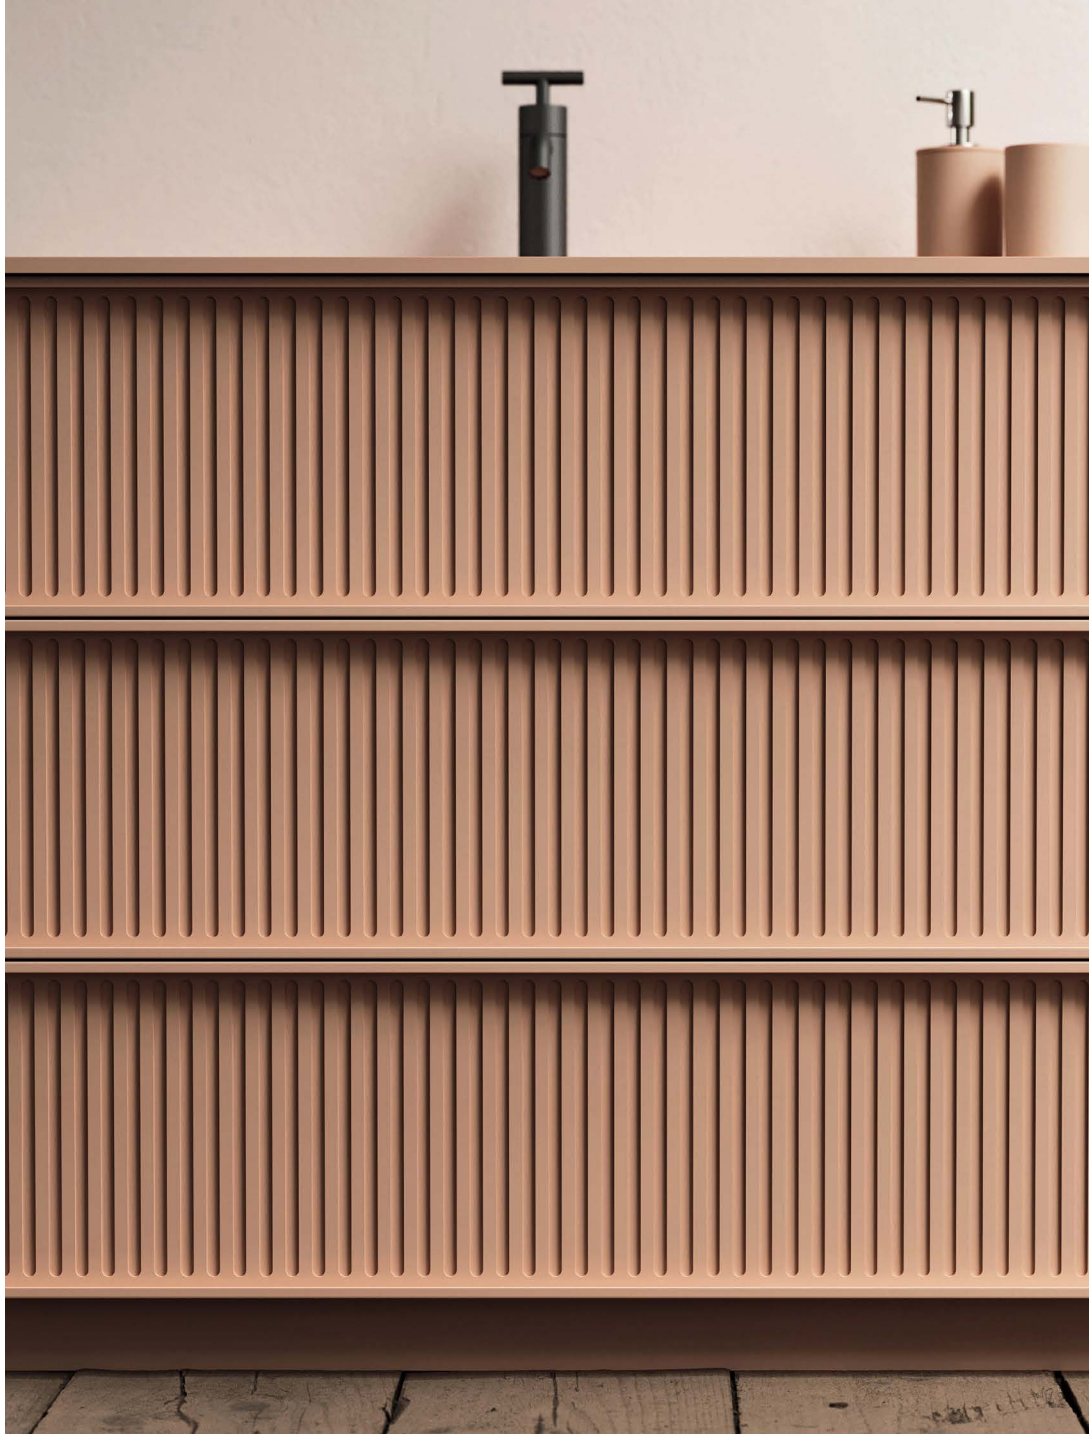

NUCCI

NUCCI 42